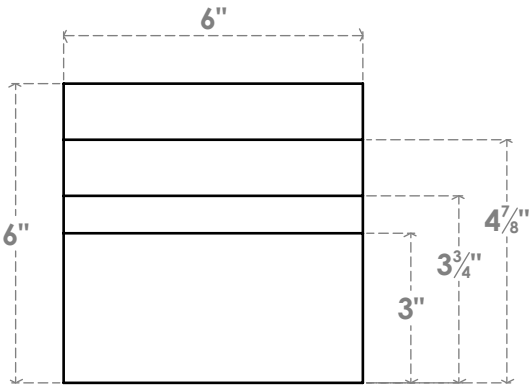

RFTP06X06X20MON

6"W X 6"H X 20"L MONTEREY ARCHITECTURAL GRADE PVC RAFTER TAIL

SIDE PROFILE

FRONT PROFILE

ISOMETRIC

EKENA MILLWORK
 2300 WEST MAIN ST.
 CLARKSVILLE, TX 75426
 TOLL FREE: 866-607-0453
 WWW.EKENAMILLWORK.COM