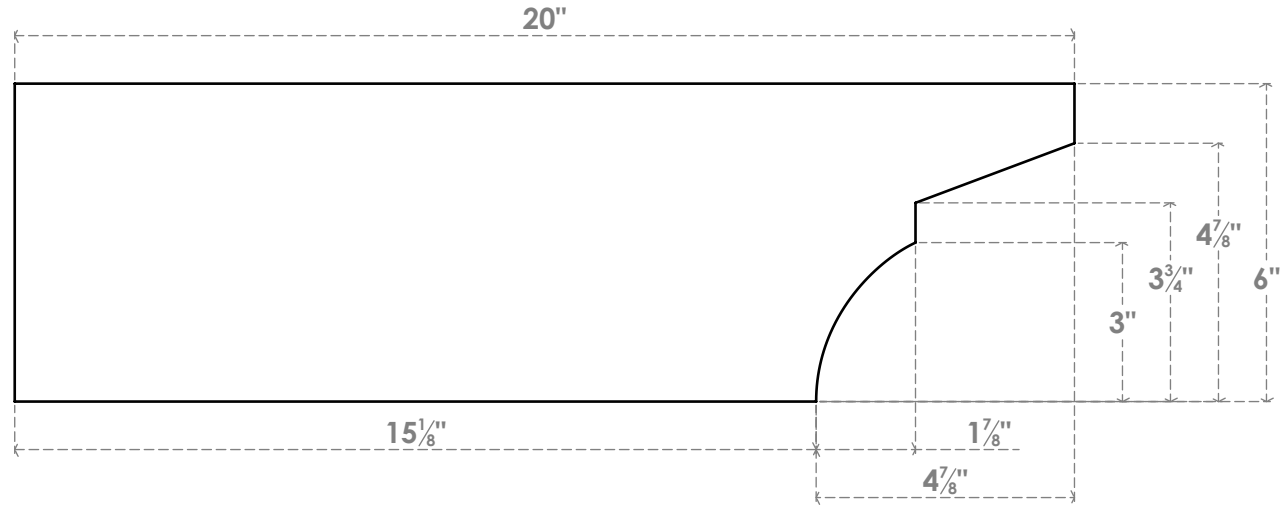

RFTP06X06X20MON

6"W X 6"H X 20"L MONTEREY ARCHITECTURAL GRADE PVC RAFTER TAIL

SIDE PROFILE

FRONT PROFILE

ISOMETRIC

EKENA MILLWORK
 2300 WEST MAIN ST.
 CLARKSVILLE, TX 75426
 TOLL FREE: 866-607-0453
 WWW.EKENAMILLWORK.COM